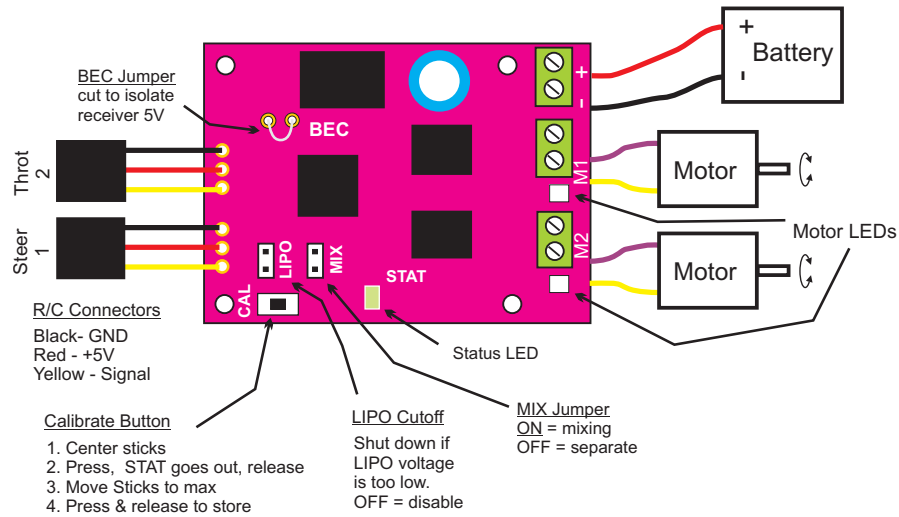

## Scorpion Mini Dual H-bridge DC motor control

For user manual & schematics see [www.robotpower.com/downloads/](http://www.robotpower.com/downloads/)