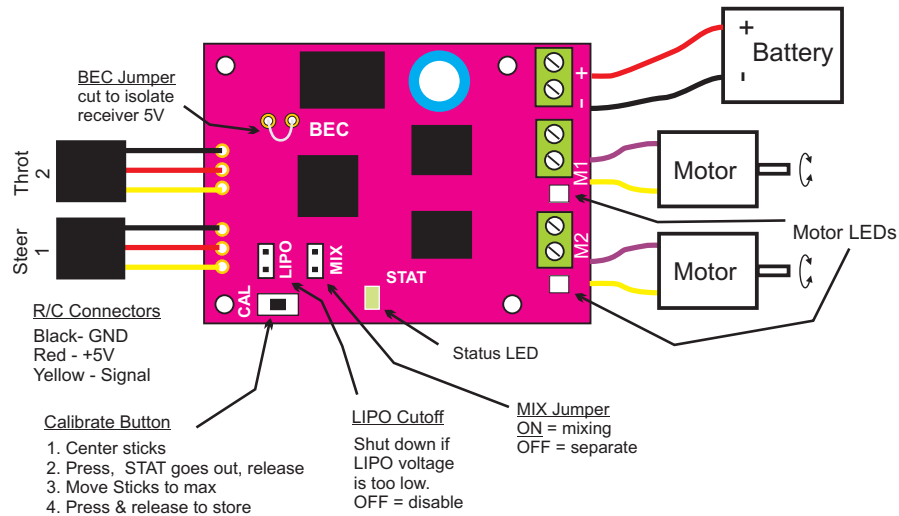

## Scorpion Mini Dual H-bridge DC motor control

For user manual & schematics see [www.robotpower.com/downloads/](http://www.robotpower.com/downloads/)