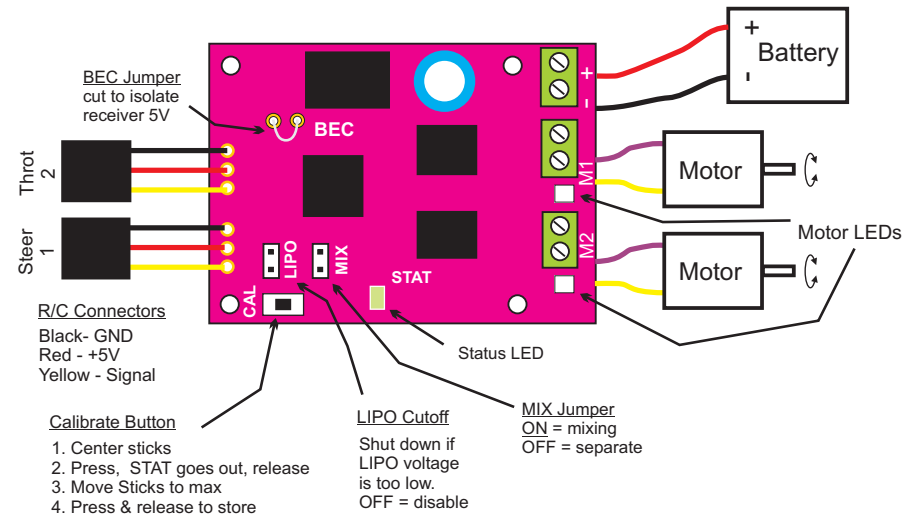

## Scorpion Mini Dual H-bridge DC motor control

For user manual & schematics see [www.robotpower.com/downloads/](http://www.robotpower.com/downloads/)