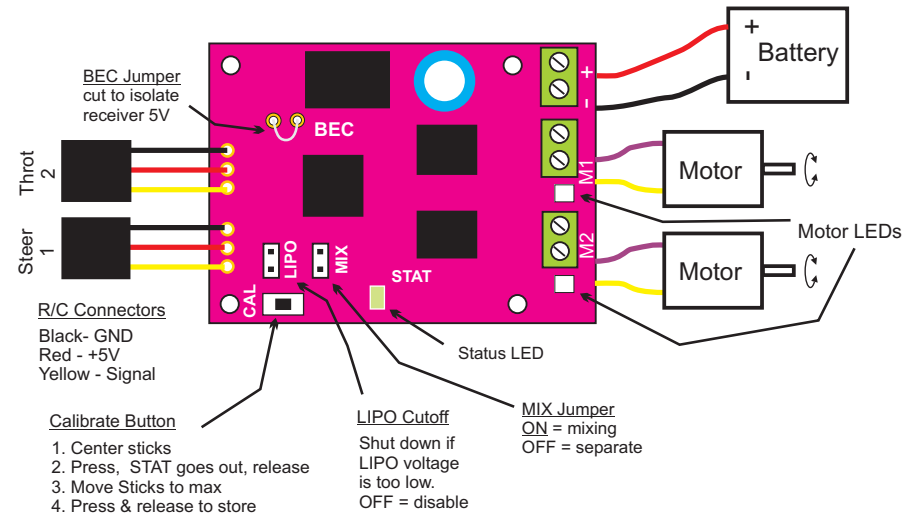

## Scorpion Mini Dual H-bridge DC motor control

For user manual & schematics see [www.robotpower.com/downloads/](http://www.robotpower.com/downloads/)